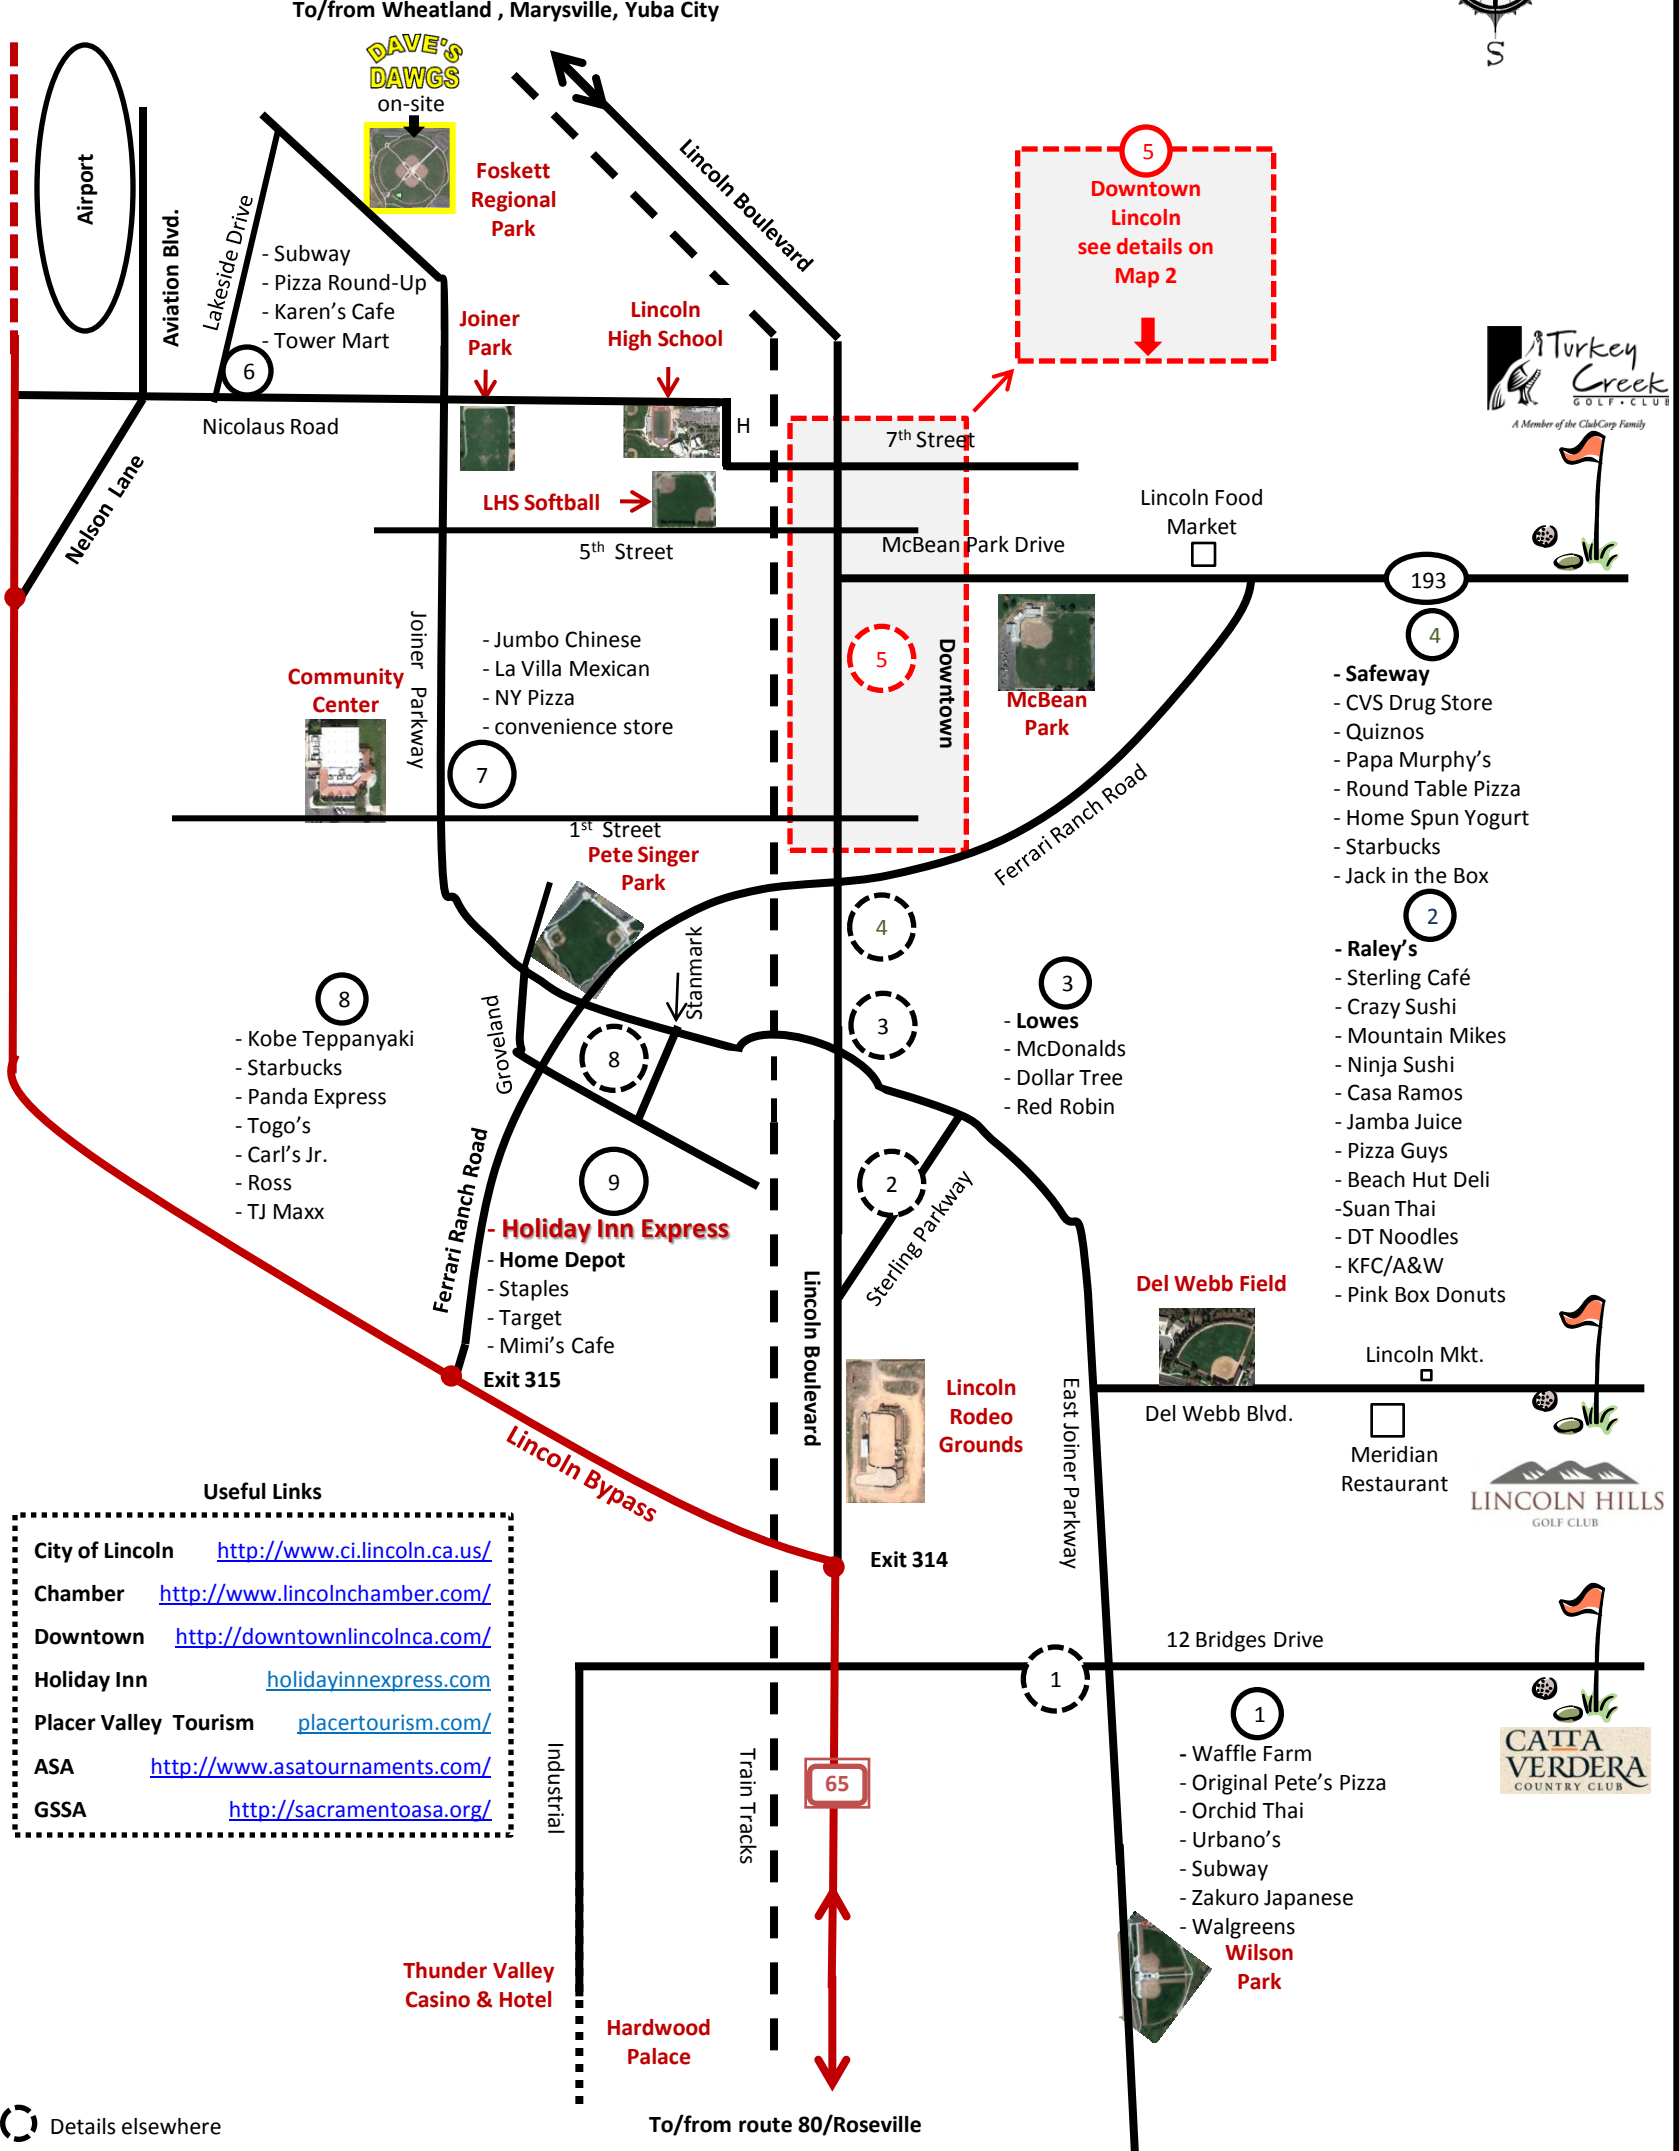

Lincoln, CA Sports Venues 2014

Food Amenities

To/from Wheatland, Marysville, Yuba City

5
Downtown Lincoln
see details on Map 2

- Safeway
- CVS Drug Store
- Quiznos
- Papa Murphy's
- Round Table Pizza
- Home Spun Yogurt
- Starbucks
- Jack in the Box

- Kobe Teppanyaki
- Starbucks
- Panda Express
- Togo's
- Carl's Jr.
- Ross
- TJ Maxx

- Holiday Inn Express
- Home Depot
- Staples
- Target
- Mimi's Cafe

Del Webb Field

Lincoln Rodeo Grounds

Del Webb Blvd.

Thunder Valley Casino & Hotel

Hardwood Palace

65

Exit 314

Exit 315

Details elsewhere

To/from route 80/Roseville

Downtown Lincoln, CA 2014

Food Amenities

- A. Kwik Stop
- B. Dillian's Bar & Grill
- C. Kim's Country Kitchen
- D. Whistle Stop Coffee
- E. Simple Pleasures
- F. Mexican Grocery
- G. Los Gallos Taqueria
- H. Mexican Deli
- I. Awful Annies
- J. Vacant
- K. Lincoln Chinese
- L. Taqueria
- M. Buonarroti Ristorante
- N. Old Town Pizza
- O. Mi Pueblito Taqueria
- P. Subway
- Q. 7-11
- R. Mr. Pickles
- S. Walmart Grocery
- T. McDonalds
- U. HappyGarden
- V. Tugboat Fish & Chips
- W. El Portal Taqueria
- X. Burger King
- Y. Zebra Deli
- Z. Little Caesars Pizza